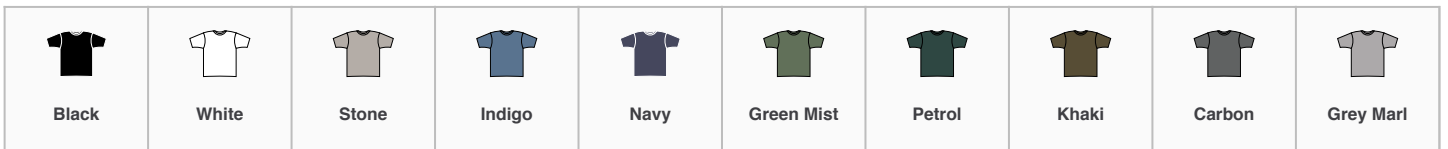

NEVER BACK DOWN

AM18 Never Back Down

Never Back Down Amplify Heavyweight T-Shirt

Sizes: **XS - 3XL**

Material: **100% organic ringspun combed cotton.***

Weight: **280 gsm**

Features

- Ultra heavyweight fabric.
- Oversized fit.
- Boxy shape.
- Ribbed collar.
- Twin needle stitching.
- Unbranded size label.

Size conversions

	XS	S	M	L	XL	XXL	3XL
Size:	XS	S	M	L	XL	XXL	3XL
Chest (to fit):	30/32	34/36	38/40	42/44	46/48	50/52	54/56

Product notices

Manufacturer code: **AM018**

Commodity Code: **6109100010**

*Grey marl 60% organic ringspun combed cotton/40% recycled polyester.