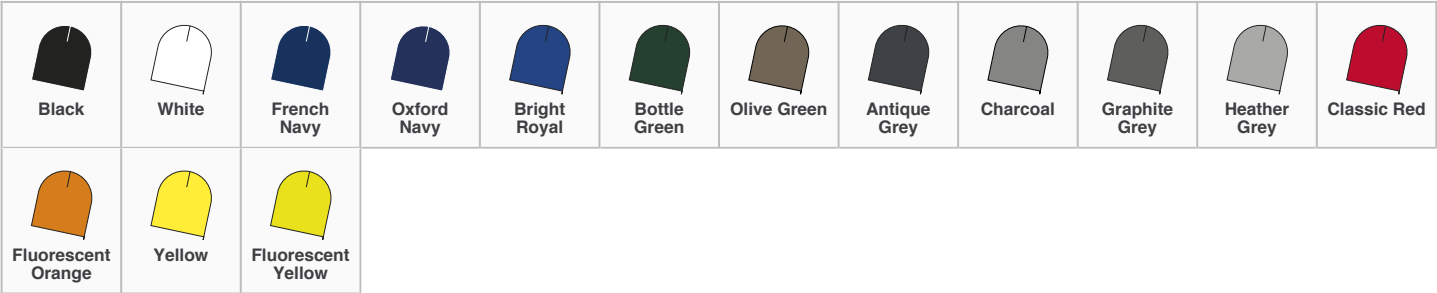

**NEVER BACK DOWN**

**BB44 Never Back Down**  
 Never Back Down Original Pull-On Beanie

Sizes: **ONE**  
 Material: **100% soft touch acrylic.\***

**Features**

- Double layer knit.
- Pull on style.

**Size conversions**

	<b>ONE</b>
Size:	One size

**Product notices**

Manufacturer code: **B44**

Commodity Code: **6505009090**

Country of origin: **China**

- ⚠ \*Heather grey and antique grey 55% polyester/45% acrylic.
- ⚠ Colour representation is only as accurate as the web design process allows.